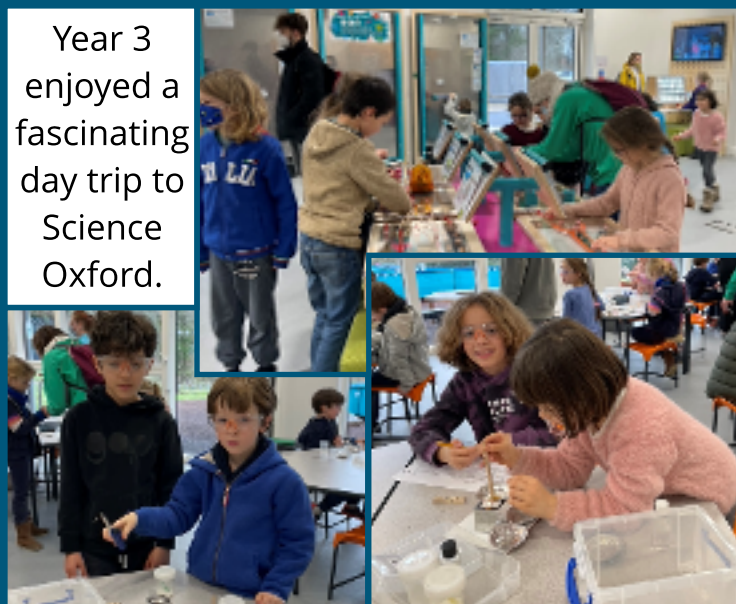

2FE Tin Forest

2FE have been reading and exploring *The Tin Forest* by Helen Ward and Wayne Anderson. We have been thinking about different materials and their properties.

An old man dreams of living in a beautiful forest so he creates a forest of all the rubbish and junk left by others. 2FE have created their own Tin Forest by drawing onto tin foil and adding colour with permanent pens.

Year 3 science visit

Year 3 enjoyed a fascinating day trip to Science Oxford.

Information

Lost property - The lost property room is open on Fridays after school. Please take a look or remind your children to do so. There are also lunch boxes/water bottles etc on the shelves in the larger playground. We are keen to get you reunited with your belongings!