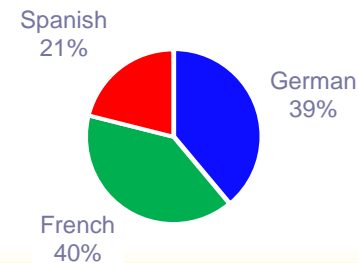

Whole school as reference - 925 students

Gender School

Primary/Secondary School

Stream Language School

What did the parents say?

My child enjoys school

I would recommend Europa School UK to another family

Overall the quality of communication with parents is: