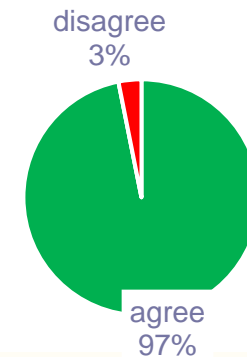

Whole school as reference - 925 students

Gender School

Primary/Secondary School

Stream Language School

What did the parents say?

My child enjoys school

I would recommend Europa School UK to another family

Overall the quality of communication with parents is:

My child enjoys learning in two languages

What did the parents say?

83% said that the quality of the teaching staff was good

79% said that the content of the curriculum is very good

83% said that their children are making good progress in their learning