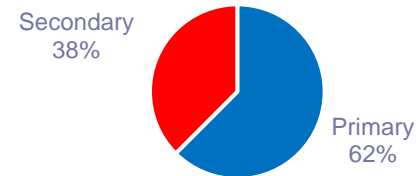

Parent Survey Highlights

2020-21

EUROPA
SCHOOL UK

Who filled in the survey

Respondents - 527

Gender of student Respondents

Primary/Secondary Respondents

Stream Language Respondents

Whole school as reference - 925 students

Gender School

Primary/Secondary School

Stream Language School

What did the parents say?

My child enjoys school

I would recommend Europa School UK to another family

Overall the quality of communication with parents is: