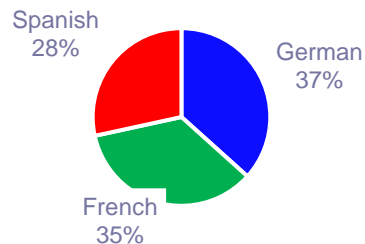

Parent Survey Highlights

2020-21

EUROPA
SCHOOL UK

Who filled in the survey

Respondents - 527

Gender of student Respondents

Primary/Secondary Respondents

Stream Language Respondents

Whole school as reference - 925 students

Gender School

Primary/Secondary School

Stream Language School

What did the parents say?

My child enjoys school

I would recommend Europa School UK to another family

Overall the quality of communication with parents is: