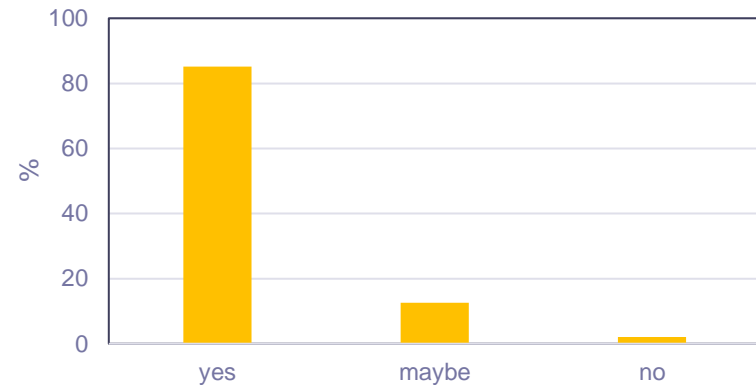

Whole school as reference - 925 students

Gender School

Primary/Secondary School

Stream Language School

What did the parents say?

My child enjoys school

I would recommend Europa School UK to another family

Overall the quality of communication with parents is: