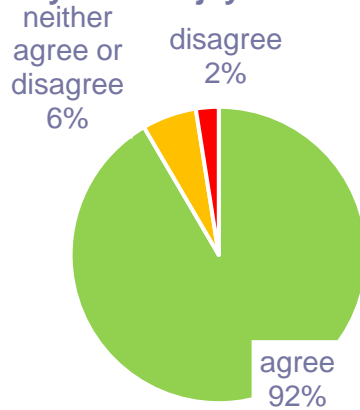

Whole school as reference - 925 students

Gender School

Primary/Secondary School

Stream Language School

What did the parents say?

My child enjoys school

I would recommend Europa School UK to another family

Overall the quality of communication with parents is:

My child enjoys learning in two languages

What did the parents say?

83% said that the quality of the teaching staff was good

79% said that the content of the curriculum is very good

83% said that their children are making good progress in their learning