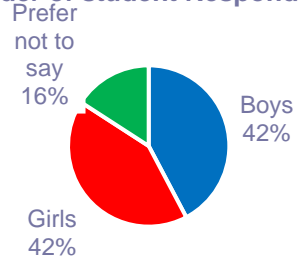

Parent Survey Highlights

2020-21

EUROPA
SCHOOL UK

Who filled in the survey

Respondents - 527

Gender of student Respondents

Primary/Secondary Respondents

Stream Language Respondents

Whole school as reference - 925 students

Gender School

Primary/Secondary School

Stream Language School

What did the parents say?

My child enjoys school

I would recommend Europa School UK to another family

Overall the quality of communication with parents is: