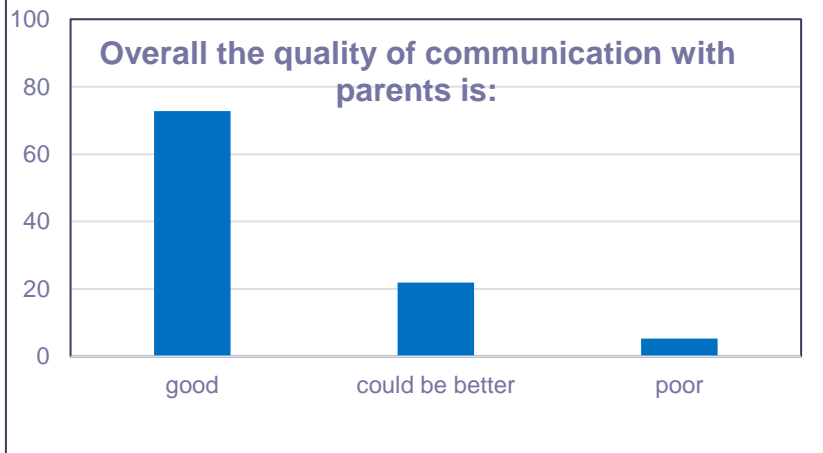

Whole school as reference - 925 students

Gender School

Primary/Secondary School

Stream Language School

What did the parents say?

My child enjoys school

I would recommend Europa School UK to another family

Overall the quality of communication with parents is:

My child enjoys learning in two languages

What did the parents say?

83% said that the quality of the teaching staff was good

79% said that the content of the curriculum is very good

83% said that their children are making good progress in their learning