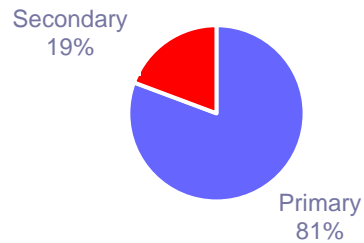

Parent Survey Highlights

2020-21

EUROPA
SCHOOL UK

Who filled in the survey

Respondents - 527

Gender of student Respondents

Primary/Secondary Respondents

Stream Language Respondents

Whole school as reference - 925 students

Gender School

Primary/Secondary School

Stream Language School

What did the parents say?

My child enjoys school

I would recommend Europa School UK to another family

Overall the quality of communication with parents is: